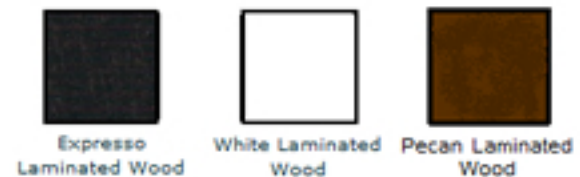

BOISÉ / WOODLAND

VERRE ET ACRYLIQUE / GLASS AND ACRYLIC

STEEL FRAME COLOURS

Available with sliding panel doors, sliding mirror doors, bifold and pivot doors

PINE LAMINATE WOOD FRAME COLORS

Available with sliding Asian, Nuance, French & Traditional style doors

SOLID WOOD FRAME COLOURS

Available with sliding Asian, Nuance, French & Traditional style doors