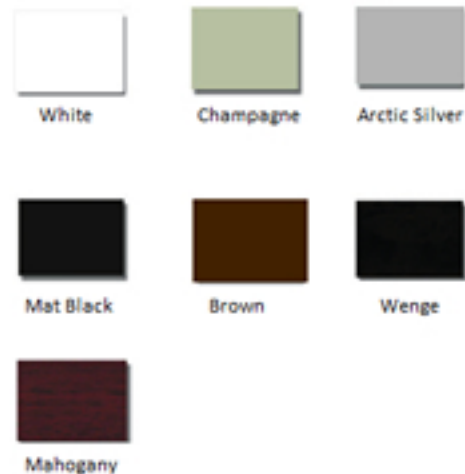

BOISÉ / WOODLAND

VERRE ET ACRYLIQUE / GLASS AND ACRYLIC

STEEL FRAME COLOURS

Available with sliding panel doors, sliding mirror doors, bifold and pivot doors

PINE LAMINATE WOOD FRAME COLORS

Available with sliding Asian, Nuance, French & Traditional style doors

SOLID WOOD FRAME COLOURS

Available with sliding Asian, Nuance, French & Traditional style doors